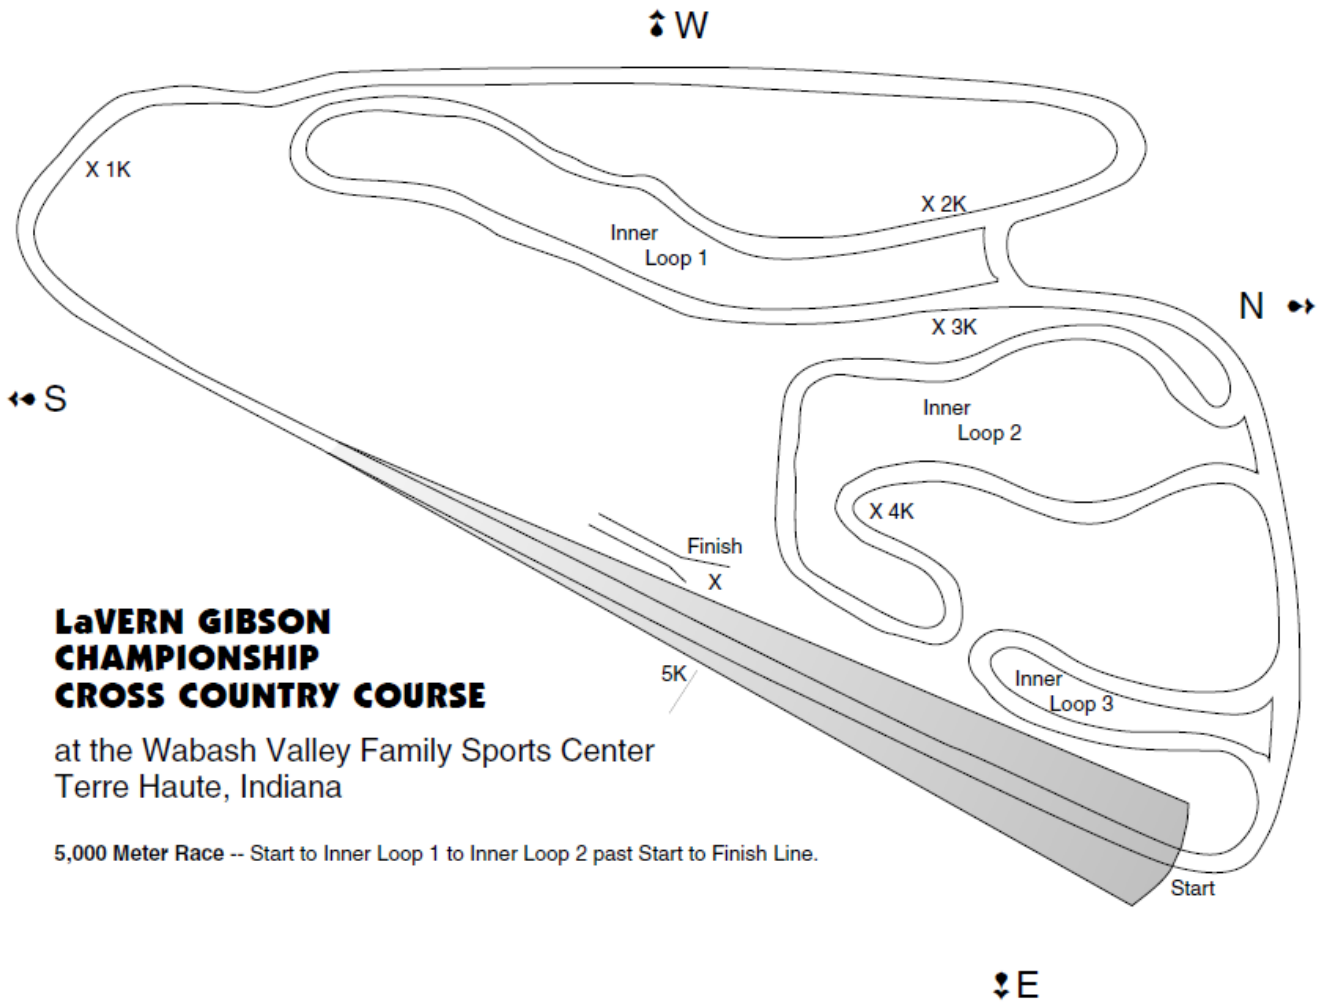

Women's 5,000 meter Race

**LaVERN GIBSON
CHAMPIONSHIP
CROSS COUNTRY COURSE**

at the Wabash Valley Family Sports Center
Terre Haute, Indiana

5,000 Meter Race -- Start to Inner Loop 1 to Inner Loop 2 past Start to Finish Line.