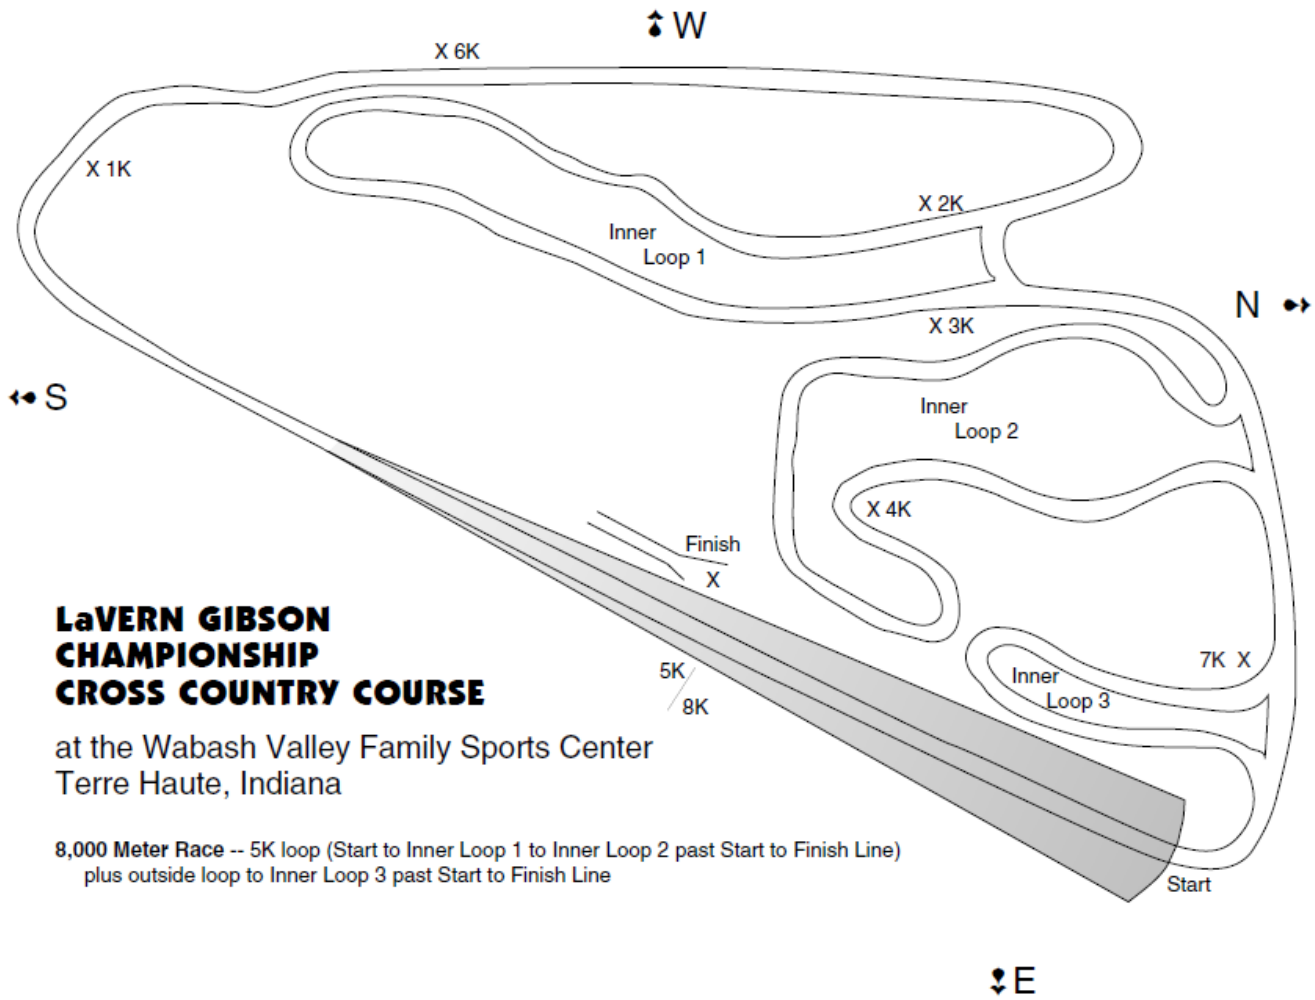

2011 State Farm Missouri Valley Conference Cross Country Championship
Course Maps

Men's 8,000 meter Race

**LaVERN GIBSON
CHAMPIONSHIP
CROSS COUNTRY COURSE**

at the Wabash Valley Family Sports Center
Terre Haute, Indiana

8,000 Meter Race -- 5K loop (Start to Inner Loop 1 to Inner Loop 2 past Start to Finish Line)
plus outside loop to Inner Loop 3 past Start to Finish Line