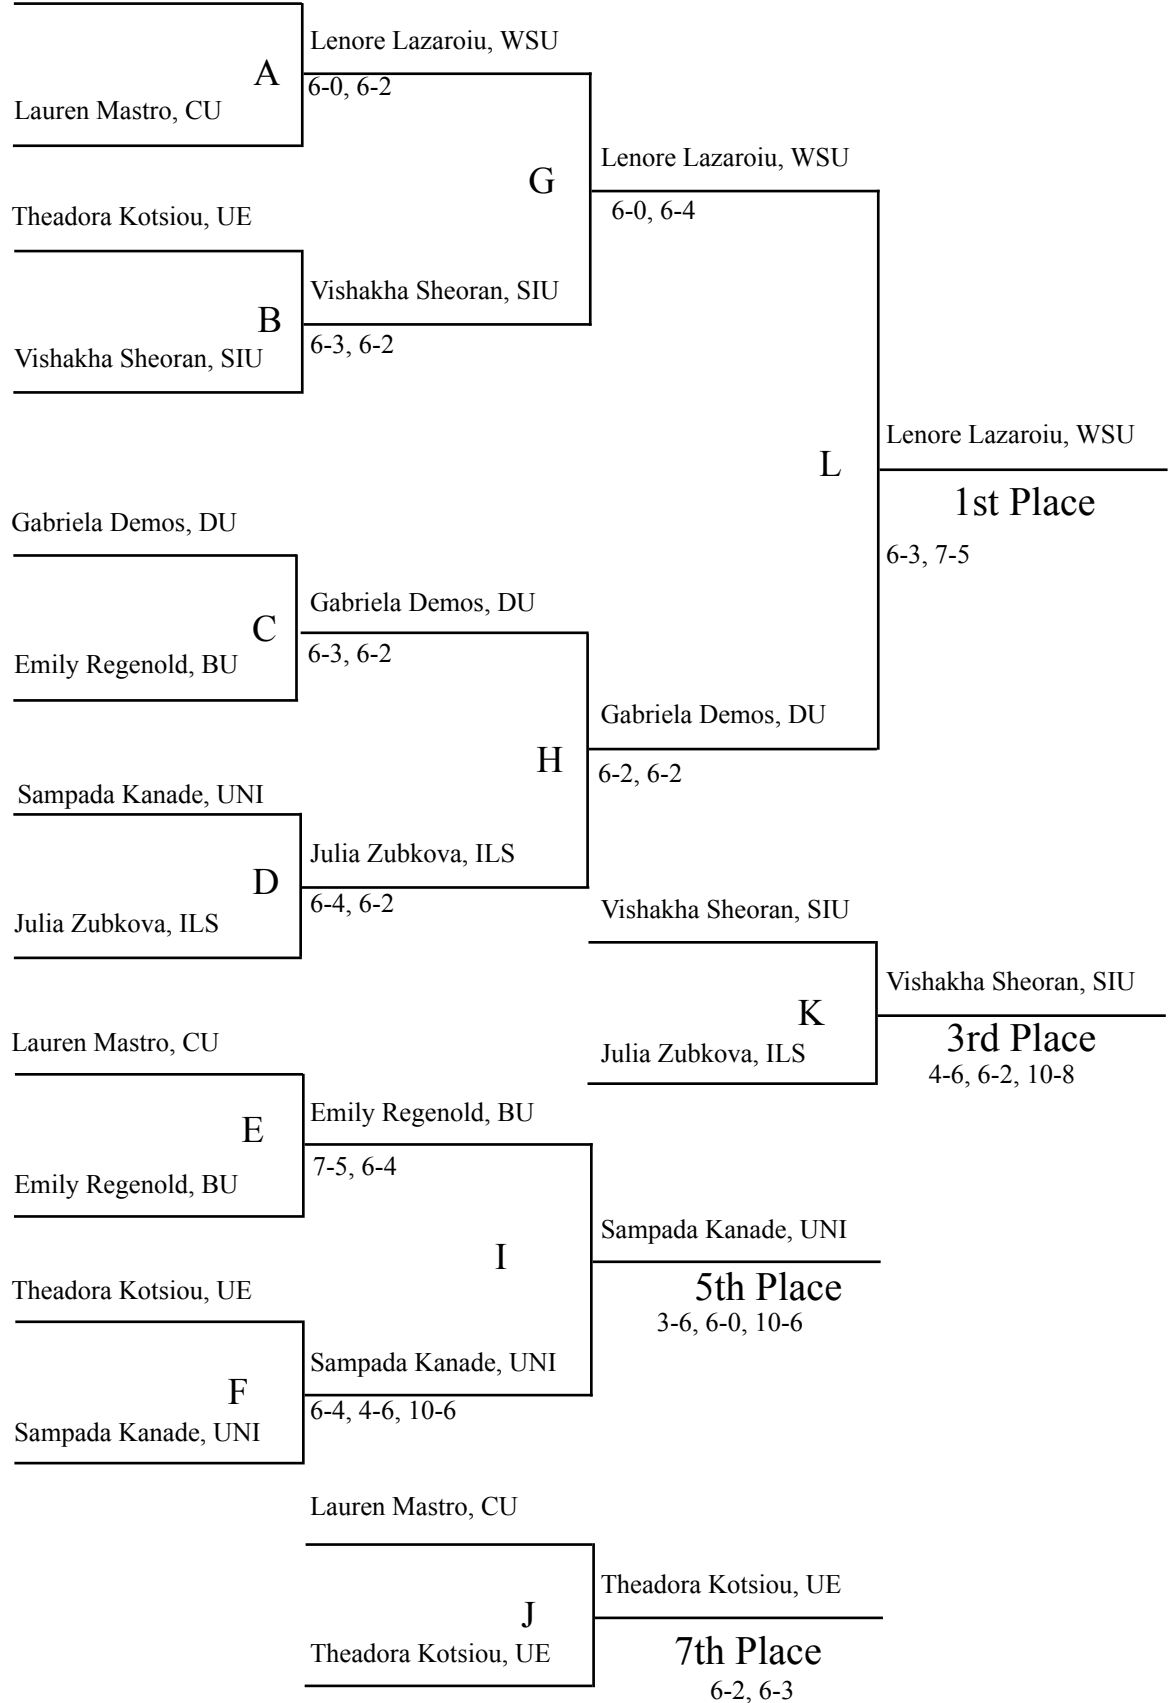

Flight 2 Singles

Lenore Lazaroiu, WSU