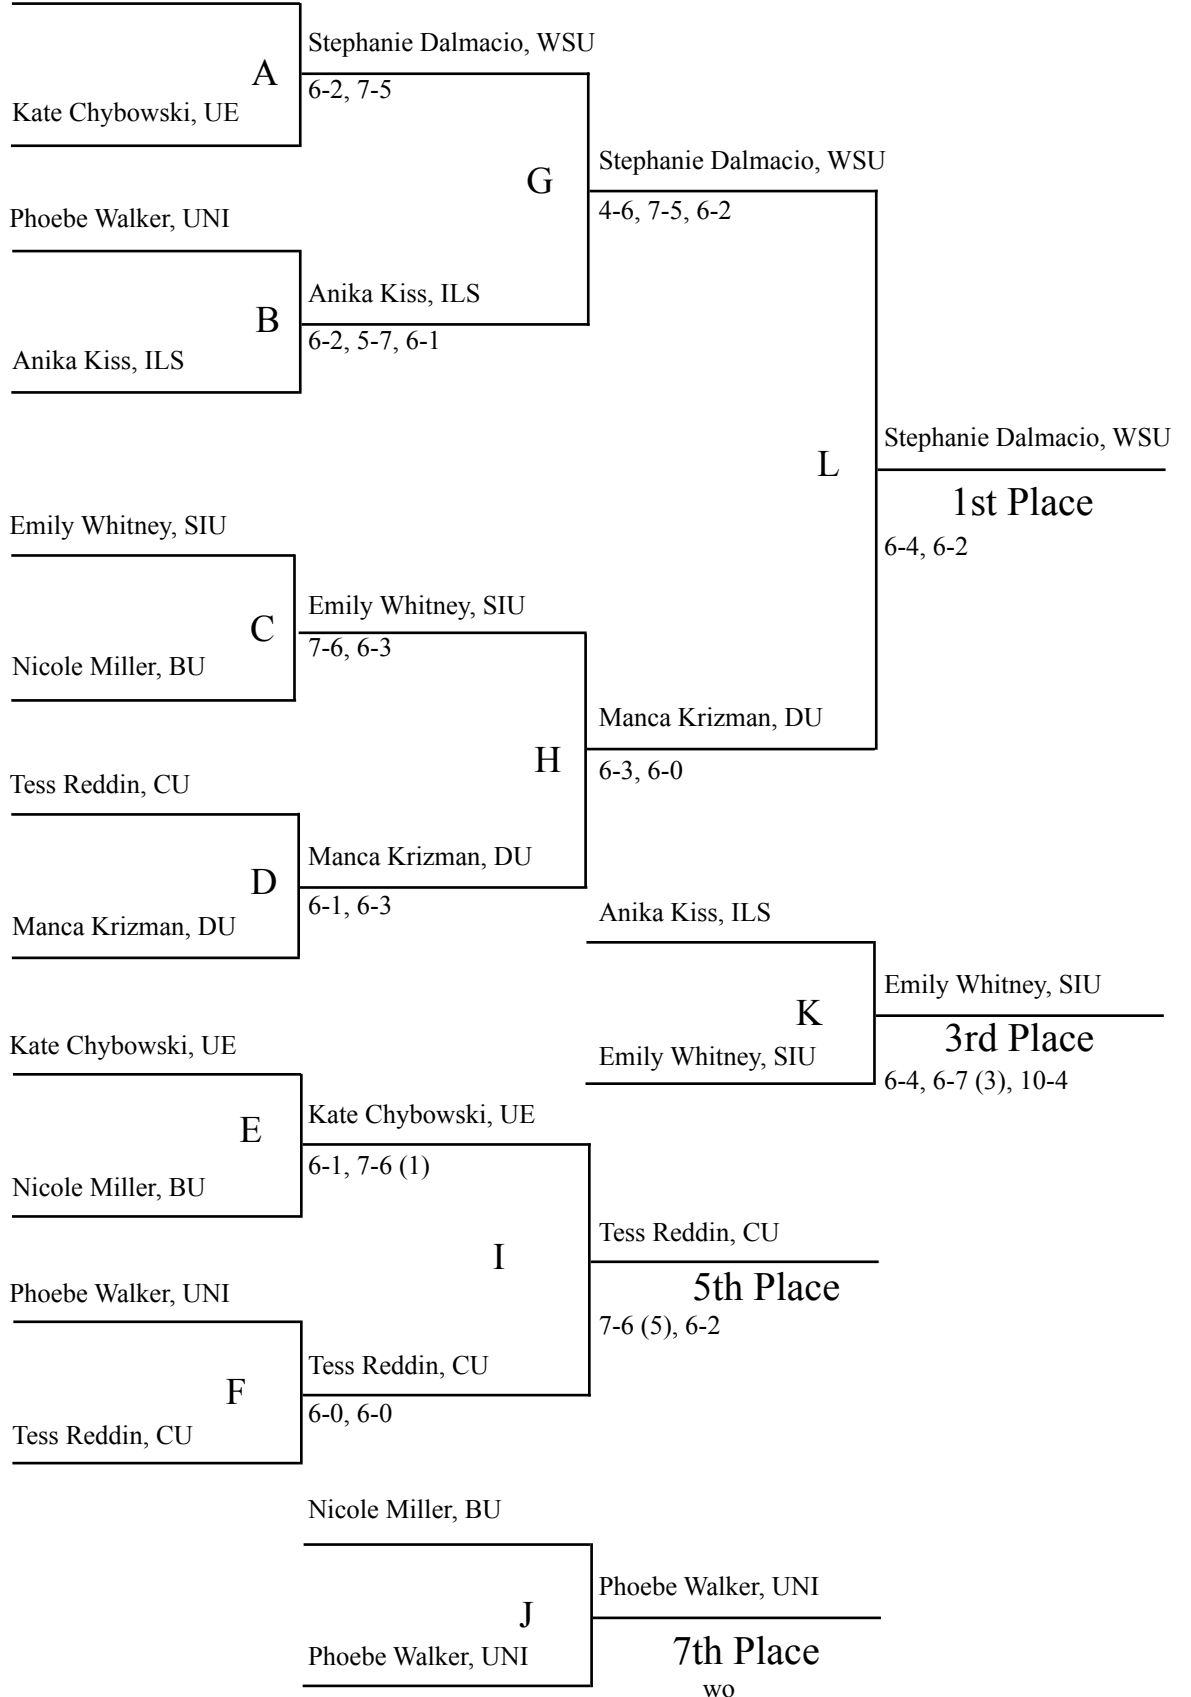

Flight 1 Singles

Stephanie Dalmacio, WSU