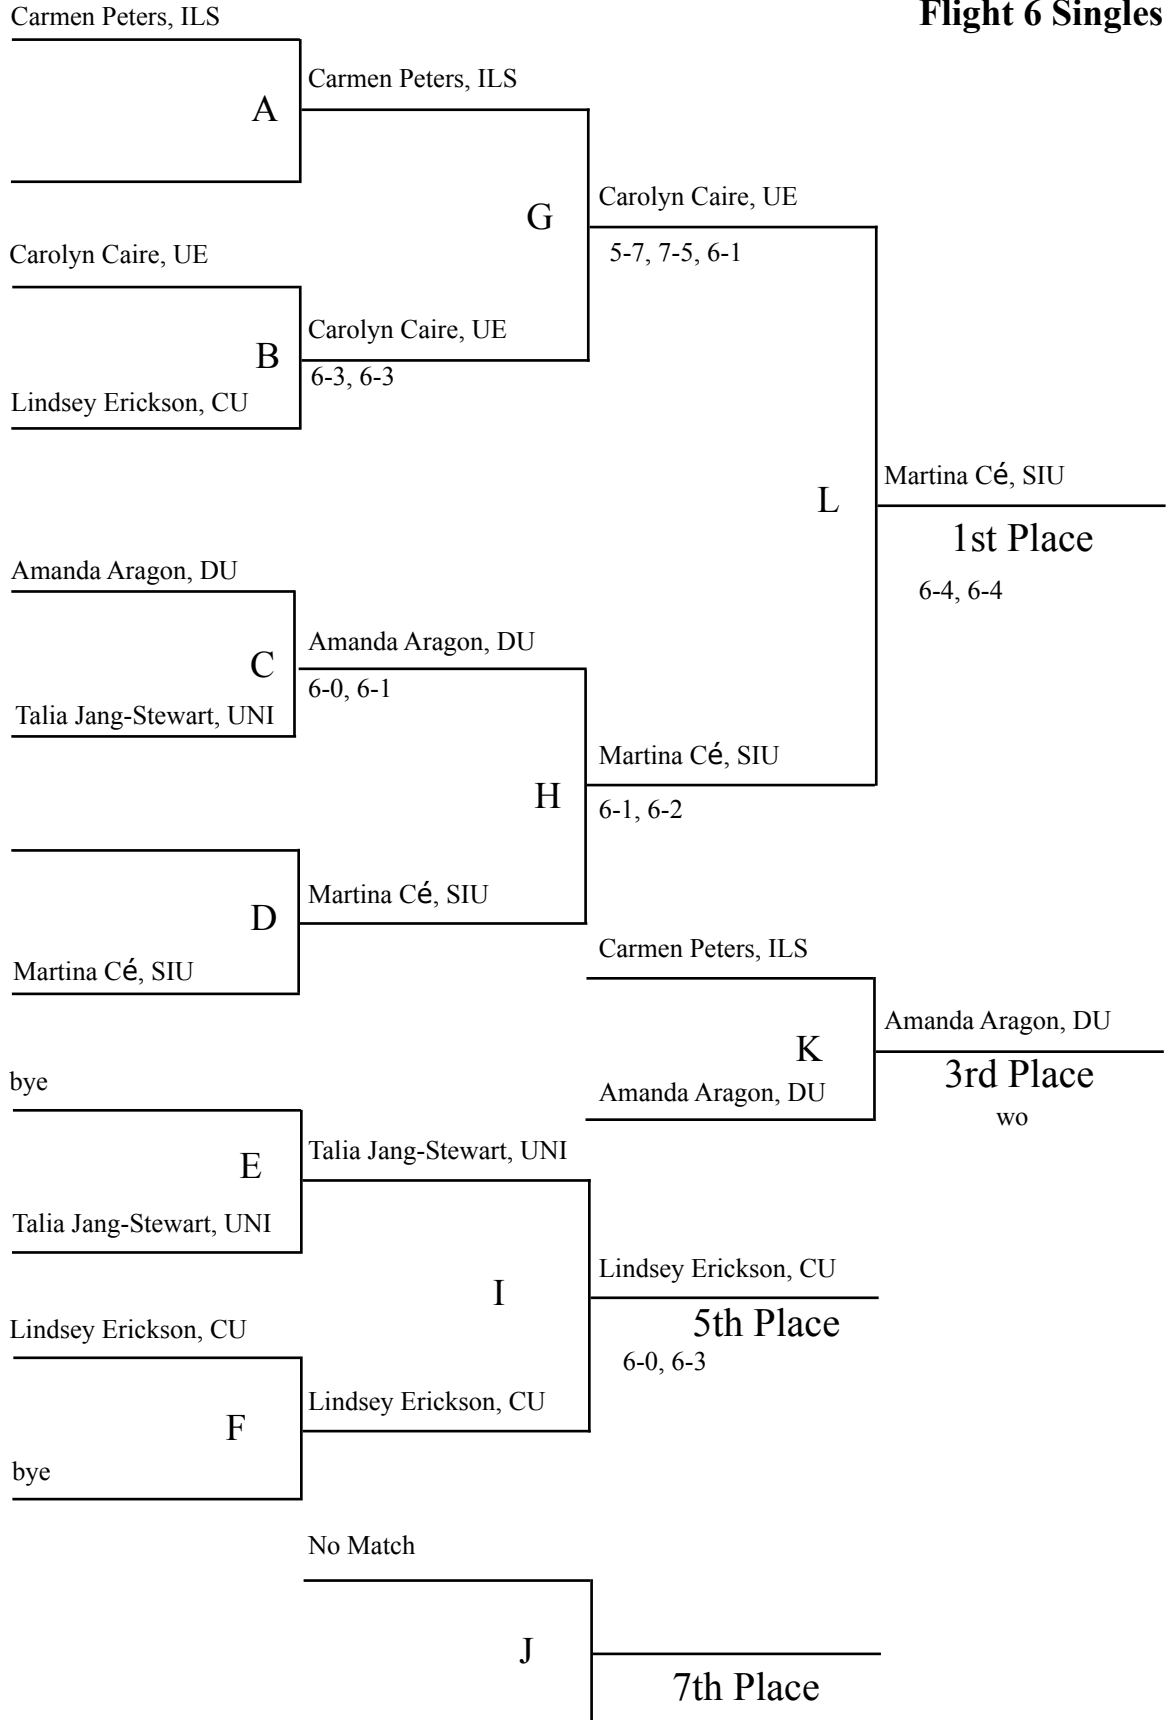

Flight 6 Singles