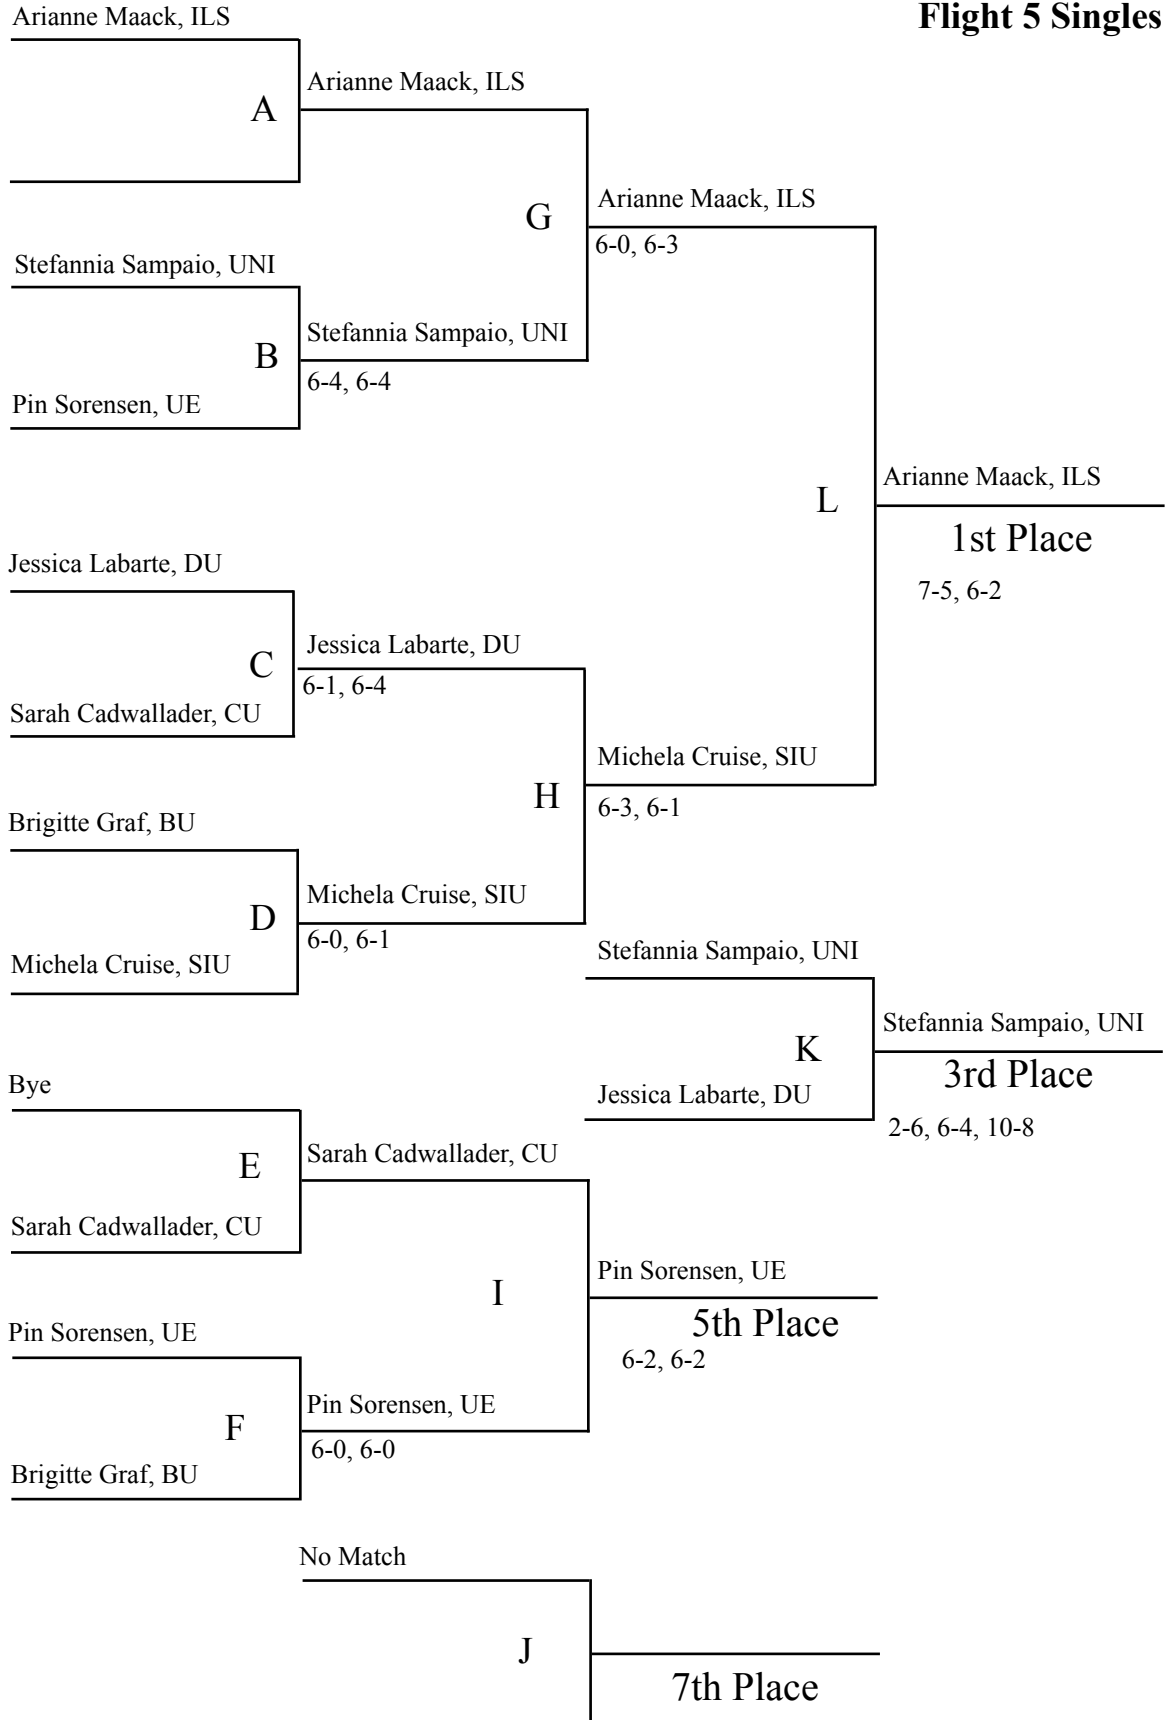

MVC Women's Individual Tennis Championship

Oct. 9-11

University of Evansville, host

Flight 5 Singles