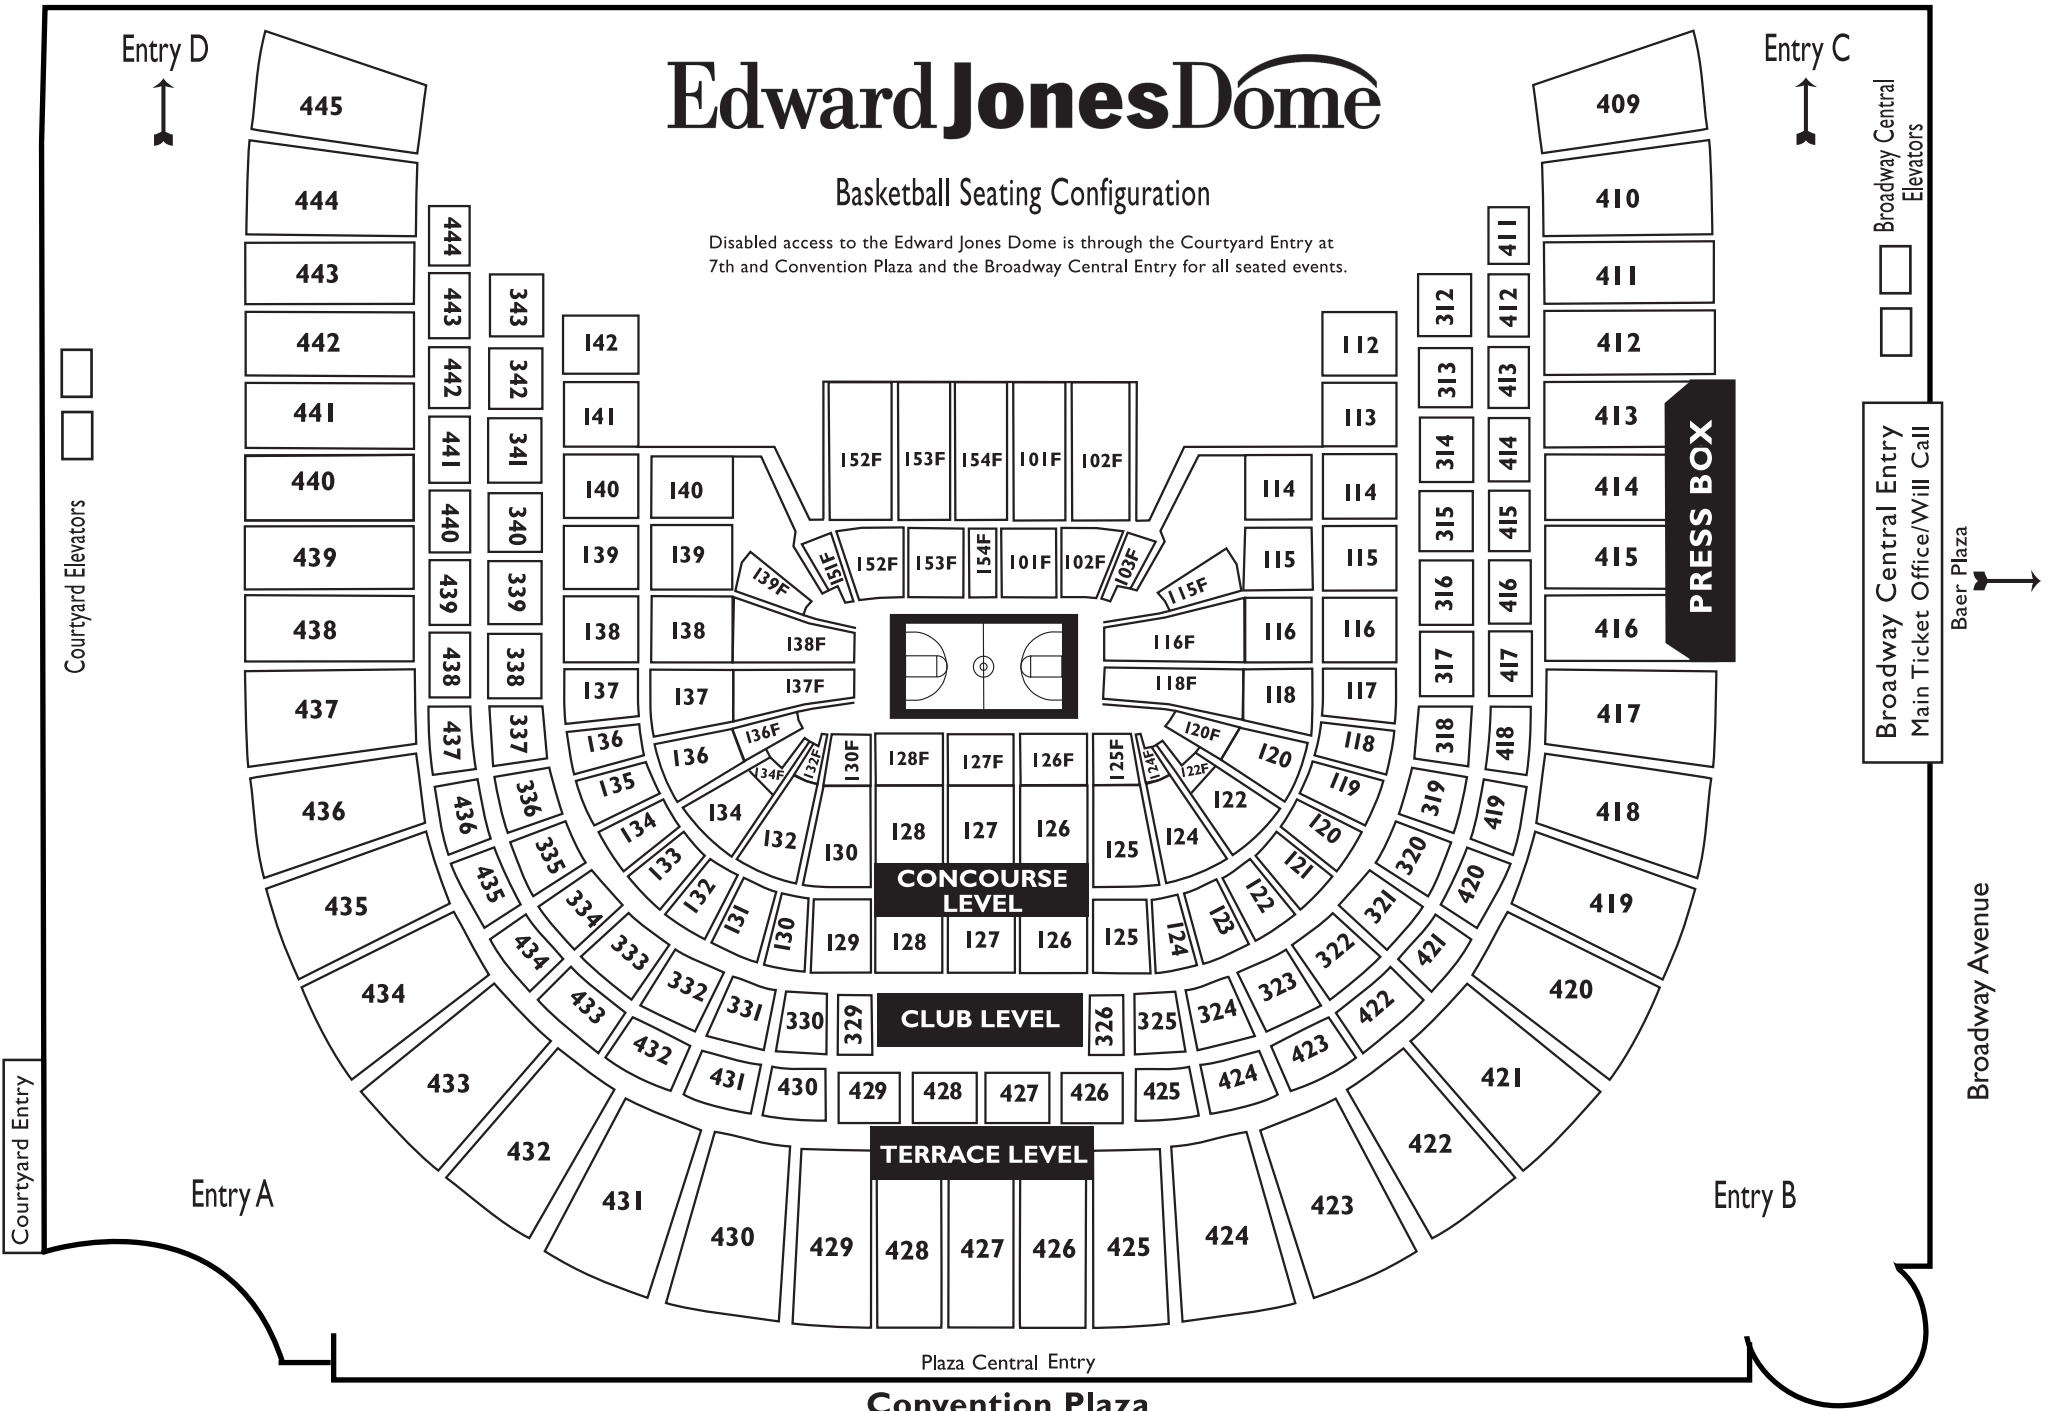

Edward Jones Dome

Basketball Seating Configuration

Disabled access to the Edward Jones Dome is through the Courtyard Entry at 7th and Convention Plaza and the Broadway Central Entry for all seated events.

Suite Level Not Shown
(Located between
Concourse & Club Level)