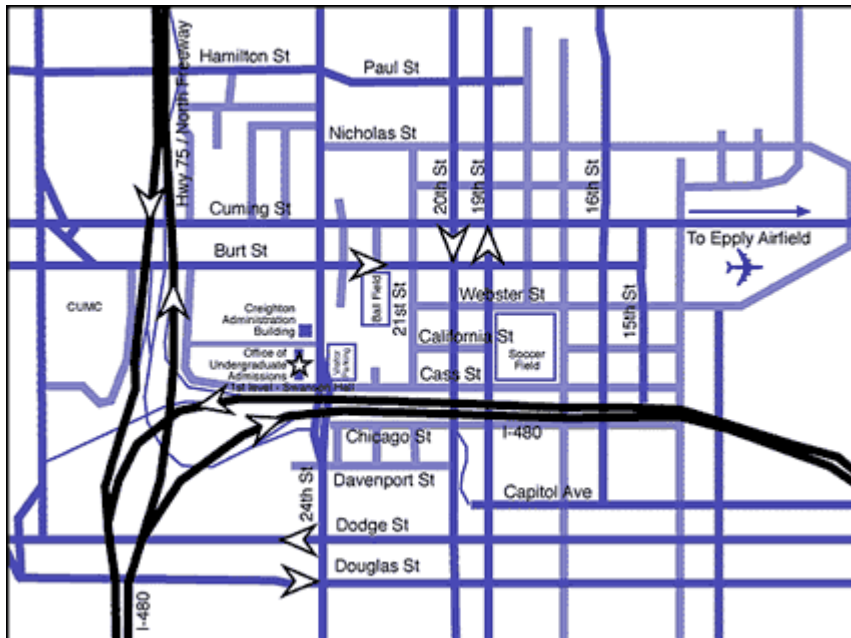

2007 State Farm Missouri Valley Conference Men's Soccer Championship

MAPS AND DIRECTIONS

If you are coming **from the East**

- Follow I-80 West across the Missouri River to I-480/Highway 75 (north).
- Take exit onto North I-480/Highway 75.
- Once on I-480/Highway 75, stay in one of the left two lanes to continue on Highway 75/Airport.
- Take the first exit (Burt and Cuming Streets) off Highway 75 after I-480/Highway 75 split.
- Exit, turning right onto Cuming Street.
- Turn right at the first light, onto 24th Street.
- Follow 24th Street to Cass Street (located just before the I-480 underpass), turn left, and make an immediate left into the Visitor Parking Lot. The lot is on the northeast corner of 24th and Cass Streets.

If you are coming **from the West**:

- Follow I-80 East to the I-480 (Downtown) exit.
- Once on I-480/Highway 75, stay in one of the left two lanes to continue on Highway 75/Airport.
- Take the first exit (Burt and Cuming Streets) off Highway 75 after I-480/Highway 75 split.
- Exit, turning right onto Cuming Street.
- Turn right at the second light, onto 24th Street.
- Follow 24th Street to Cass Street (located just before the I-480 underpass), turn left, and make an immediate left into the Visitor Parking Lot. The lot is on the northeast corner of 24th and Cass Streets.