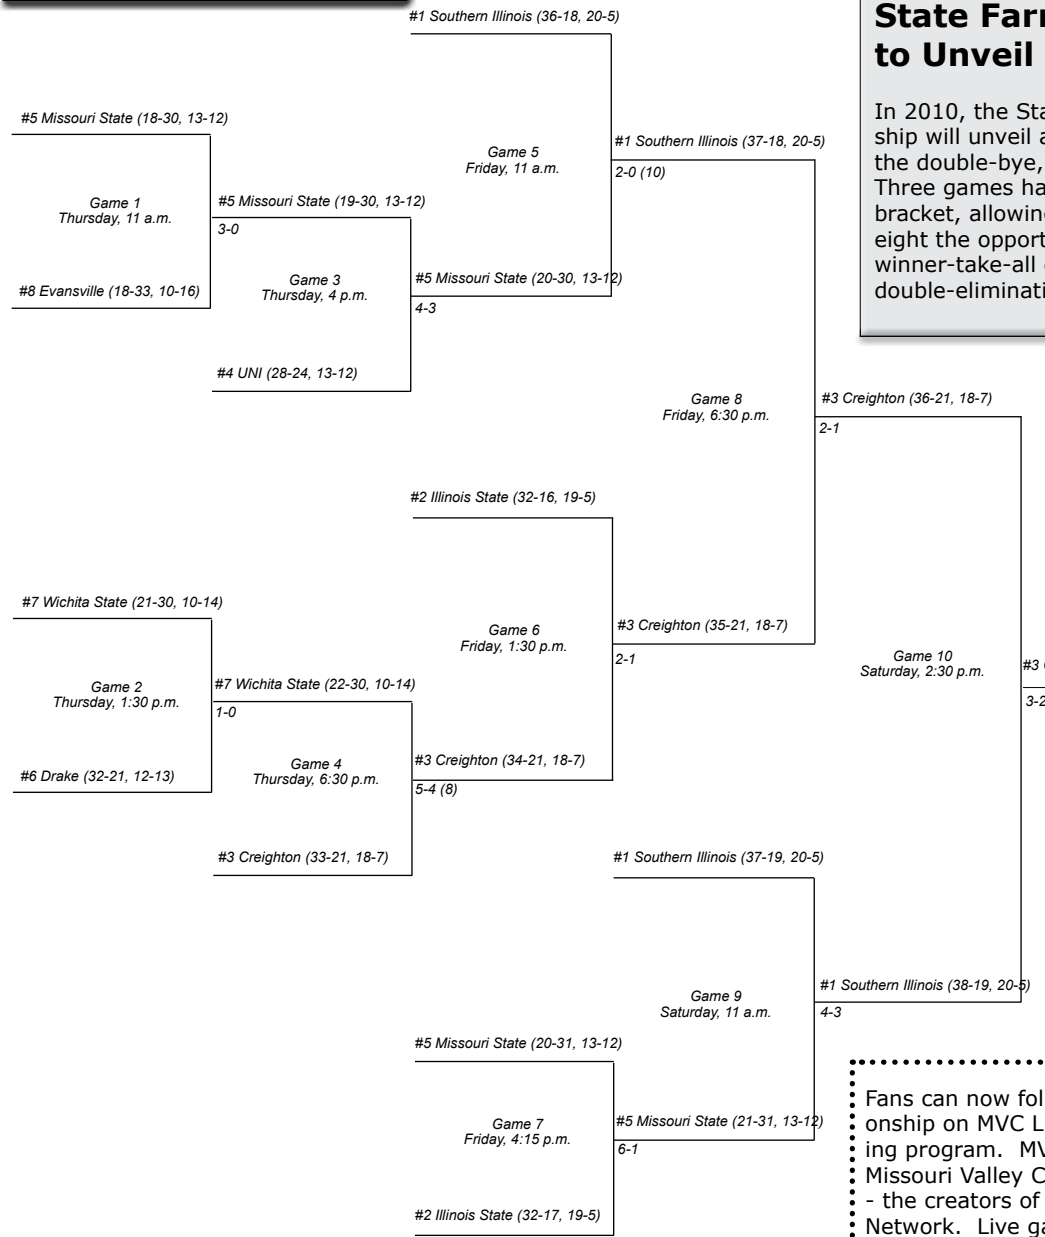

2010 STATE FARM MVC SOFTBALL CHAMPIONSHIP
MAY 13-15, BUEL FIELD
DES MOINES, IOWA - DRAKE UNIVERSITY, HOST

Year	Tournament Champion	Host
1983	Missouri State	Western Illinois
1984	Western Illinois	Missouri State
1985	Illinois State	Western Illinois
1986	Indiana State	Bradley
1987	Western Illinois	Illinois State
1988	Illinois State	Missouri State
1989	Wichita State	UNI
1990	UNI	Southern Illinois
1991	Southern Illinois	Wichita State
1992	Western Illinois	Drake
1993	Drake	Creighton
1994	Drake	Missouri State
1995	Illinois State	Indiana State
1996	Missouri State	Illinois State
1997	Missouri State	UNI
1998	Missouri State	Evansville
1999	Creighton	Wichita State
2000	Illinois State	Bradley
2001	Illinois State	Creighton
2002	Evansville	Illinois State
2003	Creighton	Evansville
2004	Creighton	Southern Illinois
2005	Creighton	Wichita State
2006	Missouri State	Creighton
2007	Creighton	Illinois State
2008	Drake	Southern Illinois
2009	Bradley	Bradley
2010	Creighton	Drake

Switch!
State Farm MVC Championship to Unveil New Format

In 2010, the State Farm MVC Softball Championship will unveil a new bracket after two years under the double-bye, single-elimination format. Three games have been added to this year's bracket, allowing teams losing games five, six and eight the opportunity to play their way into the winner-take-all championship game in the modified double-elimination set up.