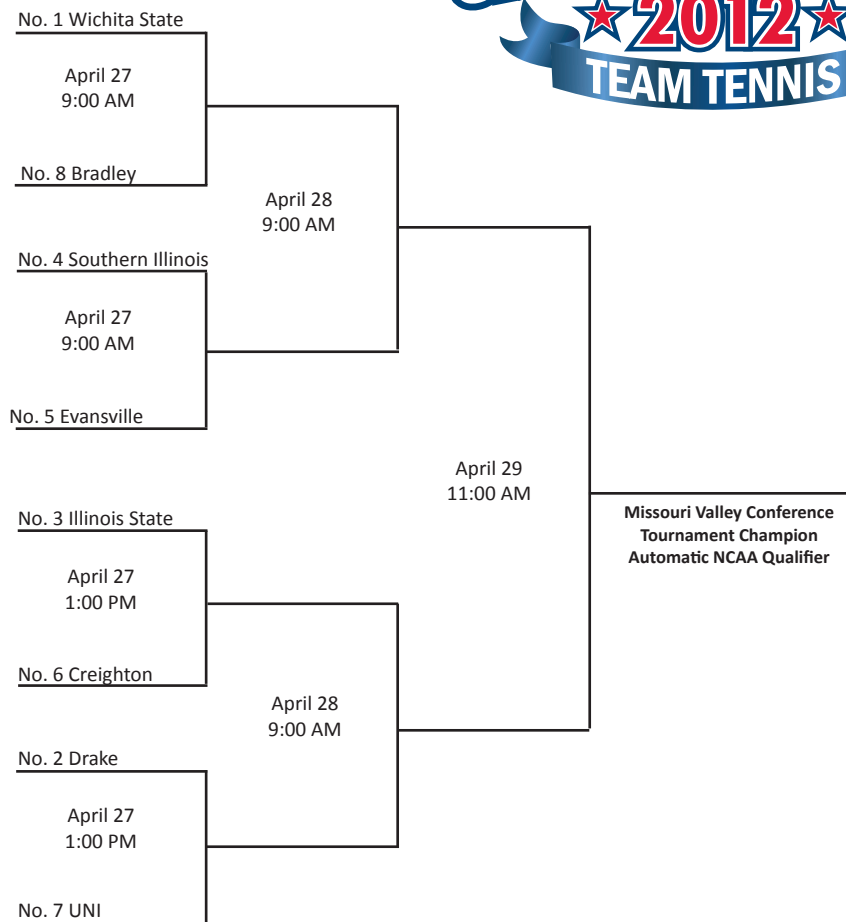

2012 State Farm Missouri Valley Conference Men's & Women's Tennis Championship

April 27 - 29 • Omaha, Neb. • Creighton University, host
Koch Family Tennis Center

MEN'S BRACKET

WOMEN'S BRACKET

Final Regular-Season Standings

MEN	MVC		Overall	
	W	L	W	L
Drake	5	0	22	2
Wichita State	4	1	15	5
Bradley	2	3	14	13
Illinois State	2	3	8	13
Southern Illinois	2	3	8	13
Creighton	0	5	9	9

WOMEN	MVC		Overall	
	W	L	W	L
Wichita State	7	0	18	5
Drake	5	2	21	6
Illinois State	5	2	11	11
Southern Illinois	5	2	16	4
Evansville	3	4	13	8
Creighton	2	5	11	9
UNI	1	6	9	10
Bradley	0	7	4	18