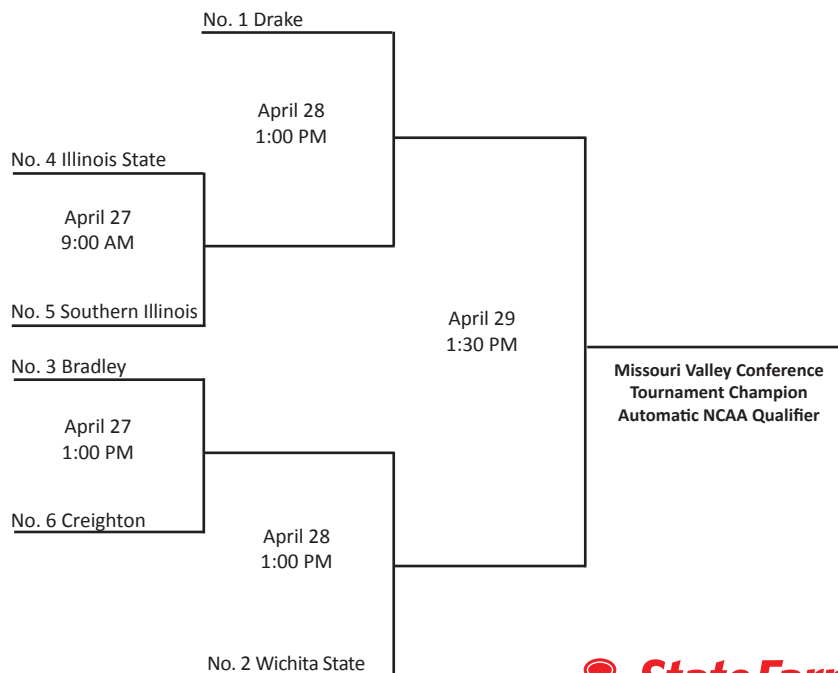

2012 State Farm Missouri Valley Conference Men's & Women's Tennis Championship

April 27 - 29 • Omaha, Neb. • Creighton University, host
Koch Family Tennis Center

MEN'S BRACKET

WOMEN'S BRACKET

Final Regular-Season Standings

MEN	MVC		Overall	
	W	L	W	L
Drake	5	0	22	2
Wichita State	4	1	15	5
Bradley	2	3	14	13
Illinois State	2	3	8	13
Southern Illinois	2	3	8	13
Creighton	0	5	9	9

WOMEN	MVC		Overall	
	W	L	W	L
Wichita State	7	0	18	5
Drake	5	2	21	6
Illinois State	5	2	11	11
Southern Illinois	5	2	16	4
Evansville	3	4	13	8
Creighton	2	5	11	9
UNI	1	6	9	10
Bradley	0	7	4	18