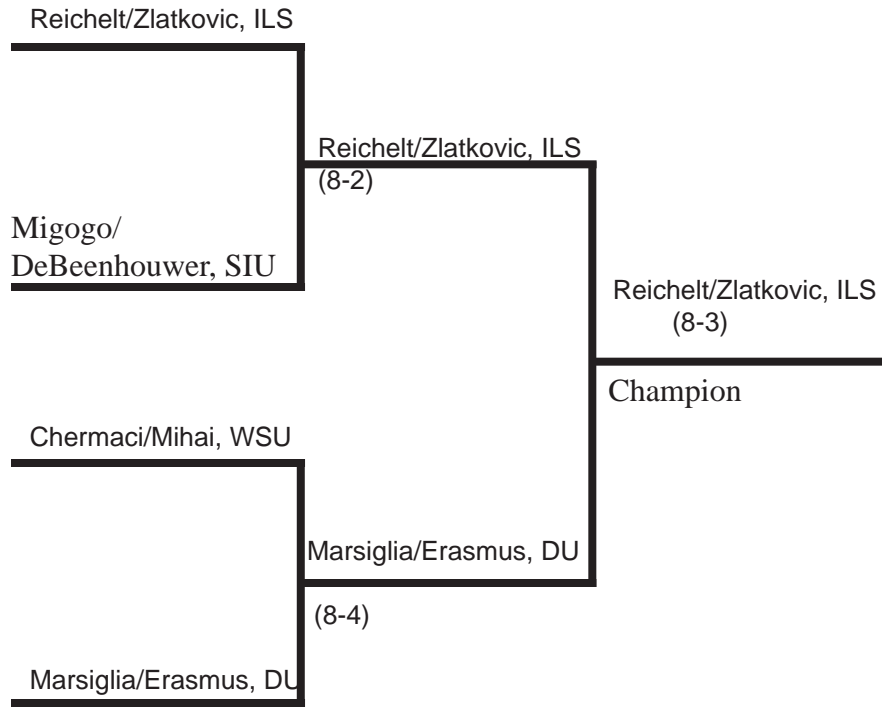

Flight 2 Doubles - Pool 1

Player	Record	Place
A. Marsiglia/Erasmus, DU	1-1	2nd
B. Cuadrado/Reiman, BU	0-2	3rd
C. Reichelt/Zlatkovic, ILS	2-0	1st

Schedule/Results:

Marsiglia/Erasmus, DU def Cuadrado/Reiman, BU (8-6)

Reichelt/Zlatkovic, ILS def Marsiglia/Erasmus, DU (8-3)

Reichelt/Zlatkovic, ILS def Cuadrado/Reiman BU (8-4)

Top two in pool play advance to the semifinals.

Flight 2 Doubles - Pool 2

Player	Record	Place
A. DeBeenhouwer/ Migogo, SIU	1-1	2nd
B. Nagy/Obermeier, CU	0-2	3rd
C. Chermaci/Mihai, WSU	2-0	1st