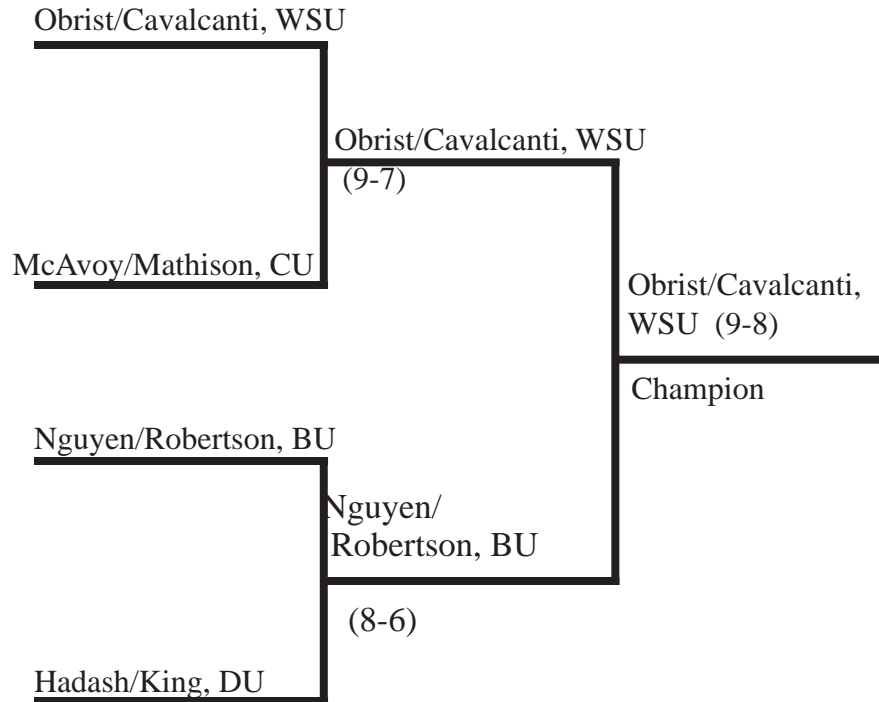

Schedule/Results:

Hadash/King, DU def
Riart-Ferrer/Hobson, ILS (8-3)

Obrist/Cavalcanti, WSU def Hadash/King,
DU (8-6)

Obrist/Cavalcanti, WSU def Riart-Ferrer/
Hobson, ILS (8-6)

Top two in pool play advance to the semi-
finals.