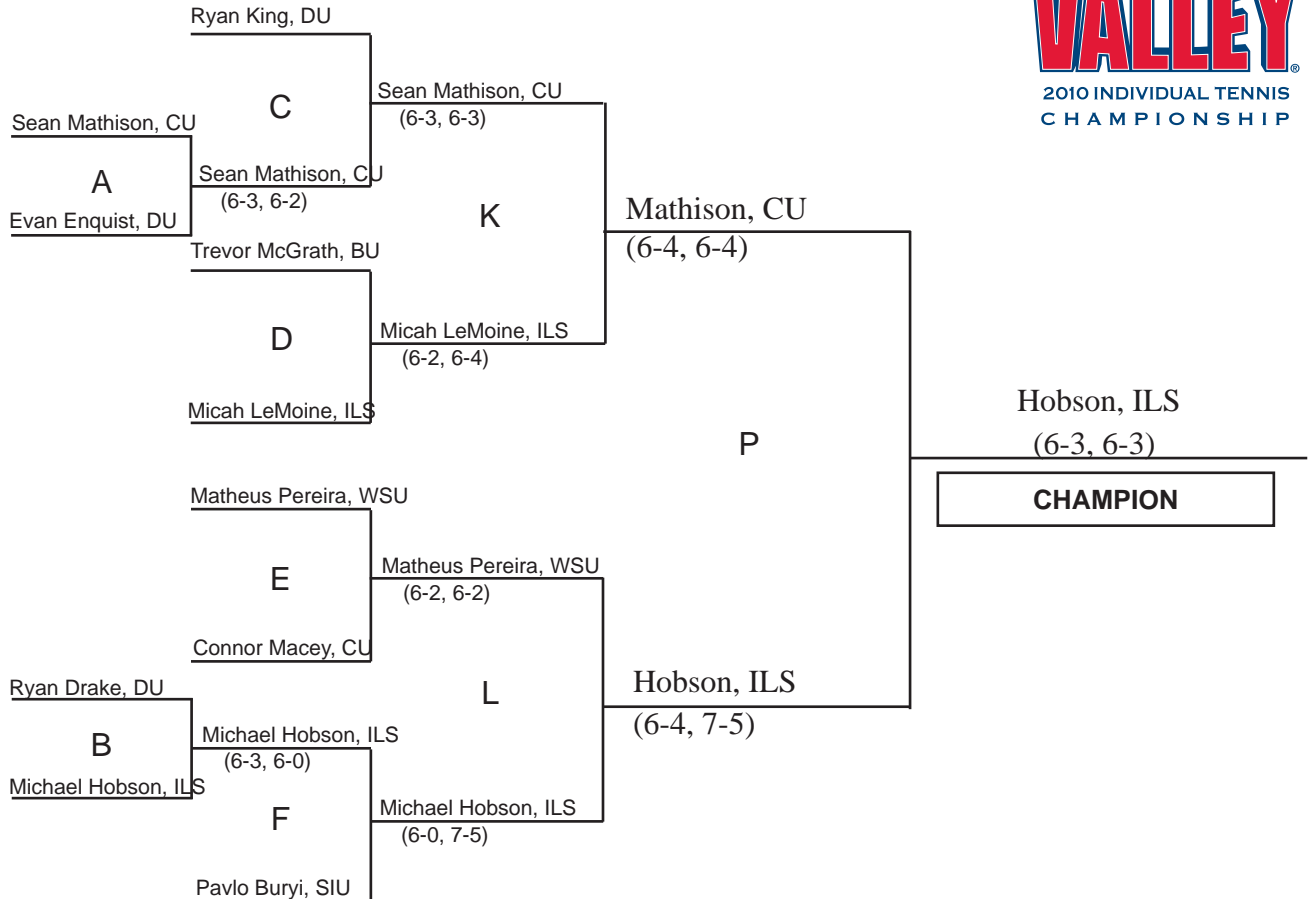

FLIGHT 7 SINGLES